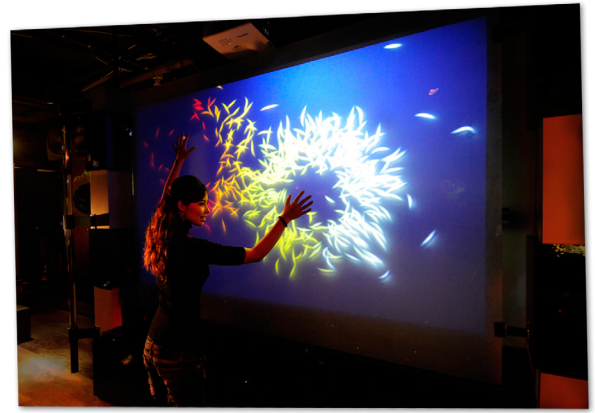

In turn, images seen through tinted glass are not only possible, but bright and clear due to Accent's light transmittant properties. Accent is available in large, seamless sizes - up to 120" diagonally and in a choice of either 4:3 or 16:9 aspect ratio. From retail environments to corporate settings, the Accent Rear-Projection Film has an indefinite capacity for use and application - limited only by your imagination!

- Frames available from 35" and up.
- Standard, powder-coated, painted, or anodized finishes.
- Frames can be made to hang, free-stand, or be customized to your specifications.
- Screen Solutions frames are made of lightweight, durable materials.
- Stainless steel frames are available for industrial use.
- Lightweight frames for table-top presentations* are available for 35" and 50" screens.

*See Mobile Presenter at www.ssidisplays.com

Accessories

PRO Application Kit • Window Speakers • Through-Glass Touch Screen • Multitouch Touch Screen • Anti-Glare Film

Technical Specifications

Screen Color	Frosted White
Transmission of Light	79%
Maximum Viewing Angle	175°